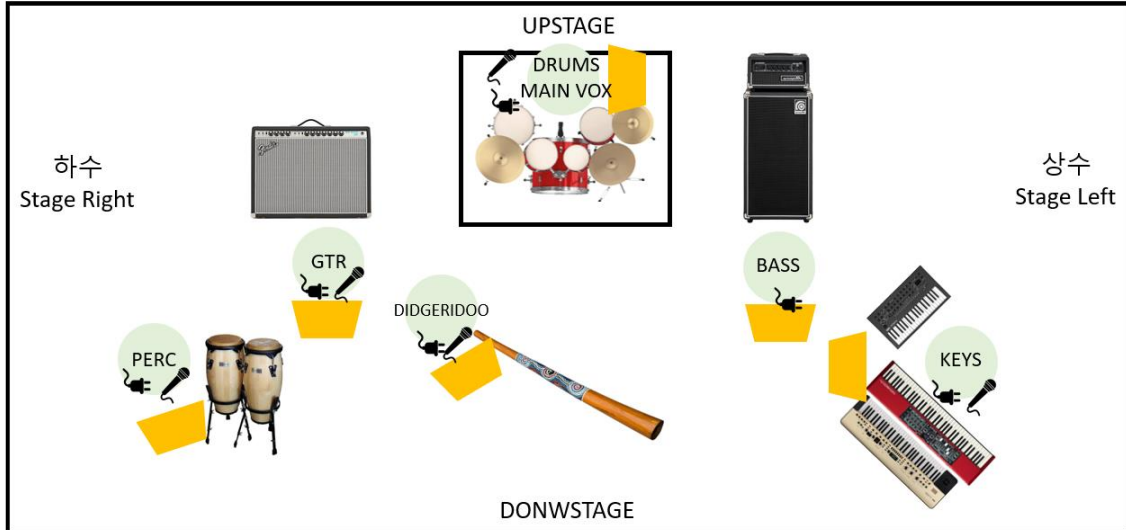

Percussion & Vocal

- Conga Set with each Stands (LP Giovanni Series or LP Salsa Series / 1 Quinto & 1 Conga)
- 1 x Percussion Trap Table (18" x 24")
- 1 Cymbal Stand with Percussion Mount(4bar)
- 1 Drum Chair
- D.I. & cable(1RCA-1TS) for Sampler
- 1 x electrical power outlet (220v)
- 1 x Vocal mic

Bass

- Ampeg SVT-3Pro amp and a 410 cabinet
(If not available, any amp with 300W or more)
- 1 x bass stand

- 1 x electrical power outlet (220v)

Keys & Vocal

- Nord Electro 5D *MUST NEED
- Korg KingKorg *MUST NEED
(If not available, Nord Stage 3)
- Korg Miniloque (prepared by artist)
- 1 x sustain pedal
- 2 x volume pedal
- 1 x double keyboard stand with 4 legs
- 1 x single keyboard stand
- 3 x electrical power outlet (220v)
- 1 x Vocal mic

Guitar & Vocal

- Fender Twin Reverb
- 2 x guitar stand
- 3 x electrical power outlet (220v)
- TS Cable (3m or longer)
- 1 x Vocal mic

Didgeridoo & Vocal

- mic thru audio interface (prepared by artist)
- mono D.I. or TRS-XLRM cable
- 1 x percussion trap table
- 1 x electrical power outlet (220v)
- 1 x Vocal mic

Stage Plot

Channel List

Input List

CH	Input	Mic	Stand	Notes
1	Kick	D12VR	Short	
2	Snr Top	SM57	Mid	
3	Snr Bot	SM57	Gooseneck	
4	Hihat	SM81	Mid	
5	High Tom	E904	Clip	
6	Timbale	E904	Clip	need snare stand
7	Floor Tom	E904	Clip	
8	OH L	KM184	Tall	
9	OH R	KM184	Tall	
10	VDRUM	DI		need RCA-TS Cable
11	Conga L	Beta57	Mid	
12	Conga R	Beta57	Mid	
13	Perc Mount	SM81	Long	
14	SP404	DI		need RCA-TS Cable
15	Bass	DI		
16	Guitar	Beta57	Short	
17	KEY1 L	DI		NORD Electro 5D
18	KEY1 R	DI		
19	KEY2 L	DI		Korg Kingkorg
20	KEY2 R	DI		
21	KEY3	DI		Mono, Korg Minilogue
22	Didgeridoo	Beta98H/C	Clip	mic thru audio interface
23	Drum Vox	Beta56A	Tall	Lead
24	Perc Vox	WL (Beta58)	Tall	
25	Gtr Vox	WL (Beta58)	Tall	
26	Key Vox	WL (Beta87)	Tall	
27	Didgeridoo Vox	WL (Beta87)	Tall	
28	Delay RT	Line In		patch at FOH
29	Reverb RT	Line In		patch at FOH
30	Room RT			
31	Hall RT			
32	Plate RT			
33	Delay RT			
34	Plate 2 RT			